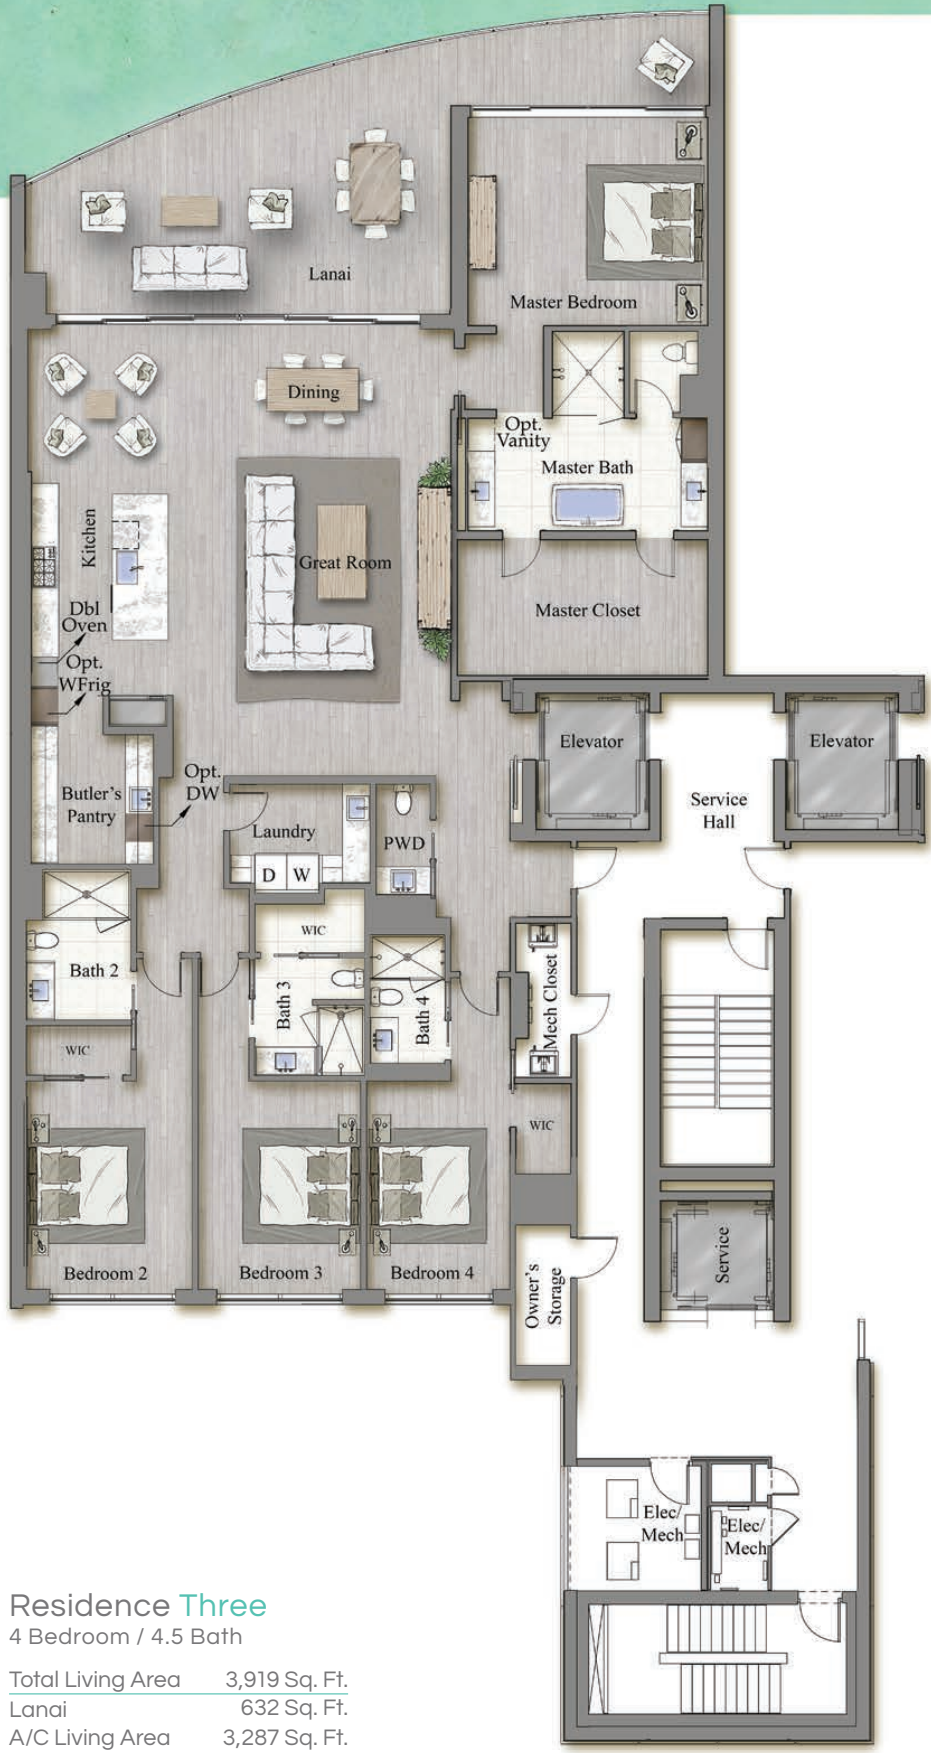

## Residence Two

4 Bedroom / 3.5 Bath

Total Living Area 3,808 Sq. Ft.

Lanai 518 Sq. Ft.

A/C Living Area 3,290 Sq. Ft.