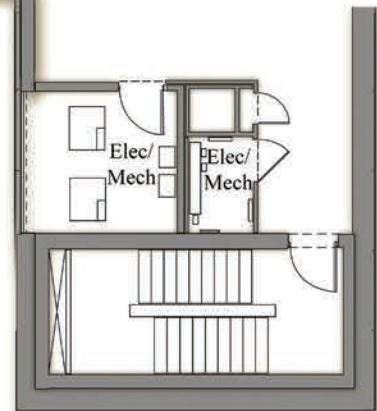

Residence Five

4 Bedroom / 3.5 Bath

Total Living Area	3,813 Sq. Ft.
Lanai	523 Sq. Ft.
A/C Living Area	3,290 Sq. Ft.