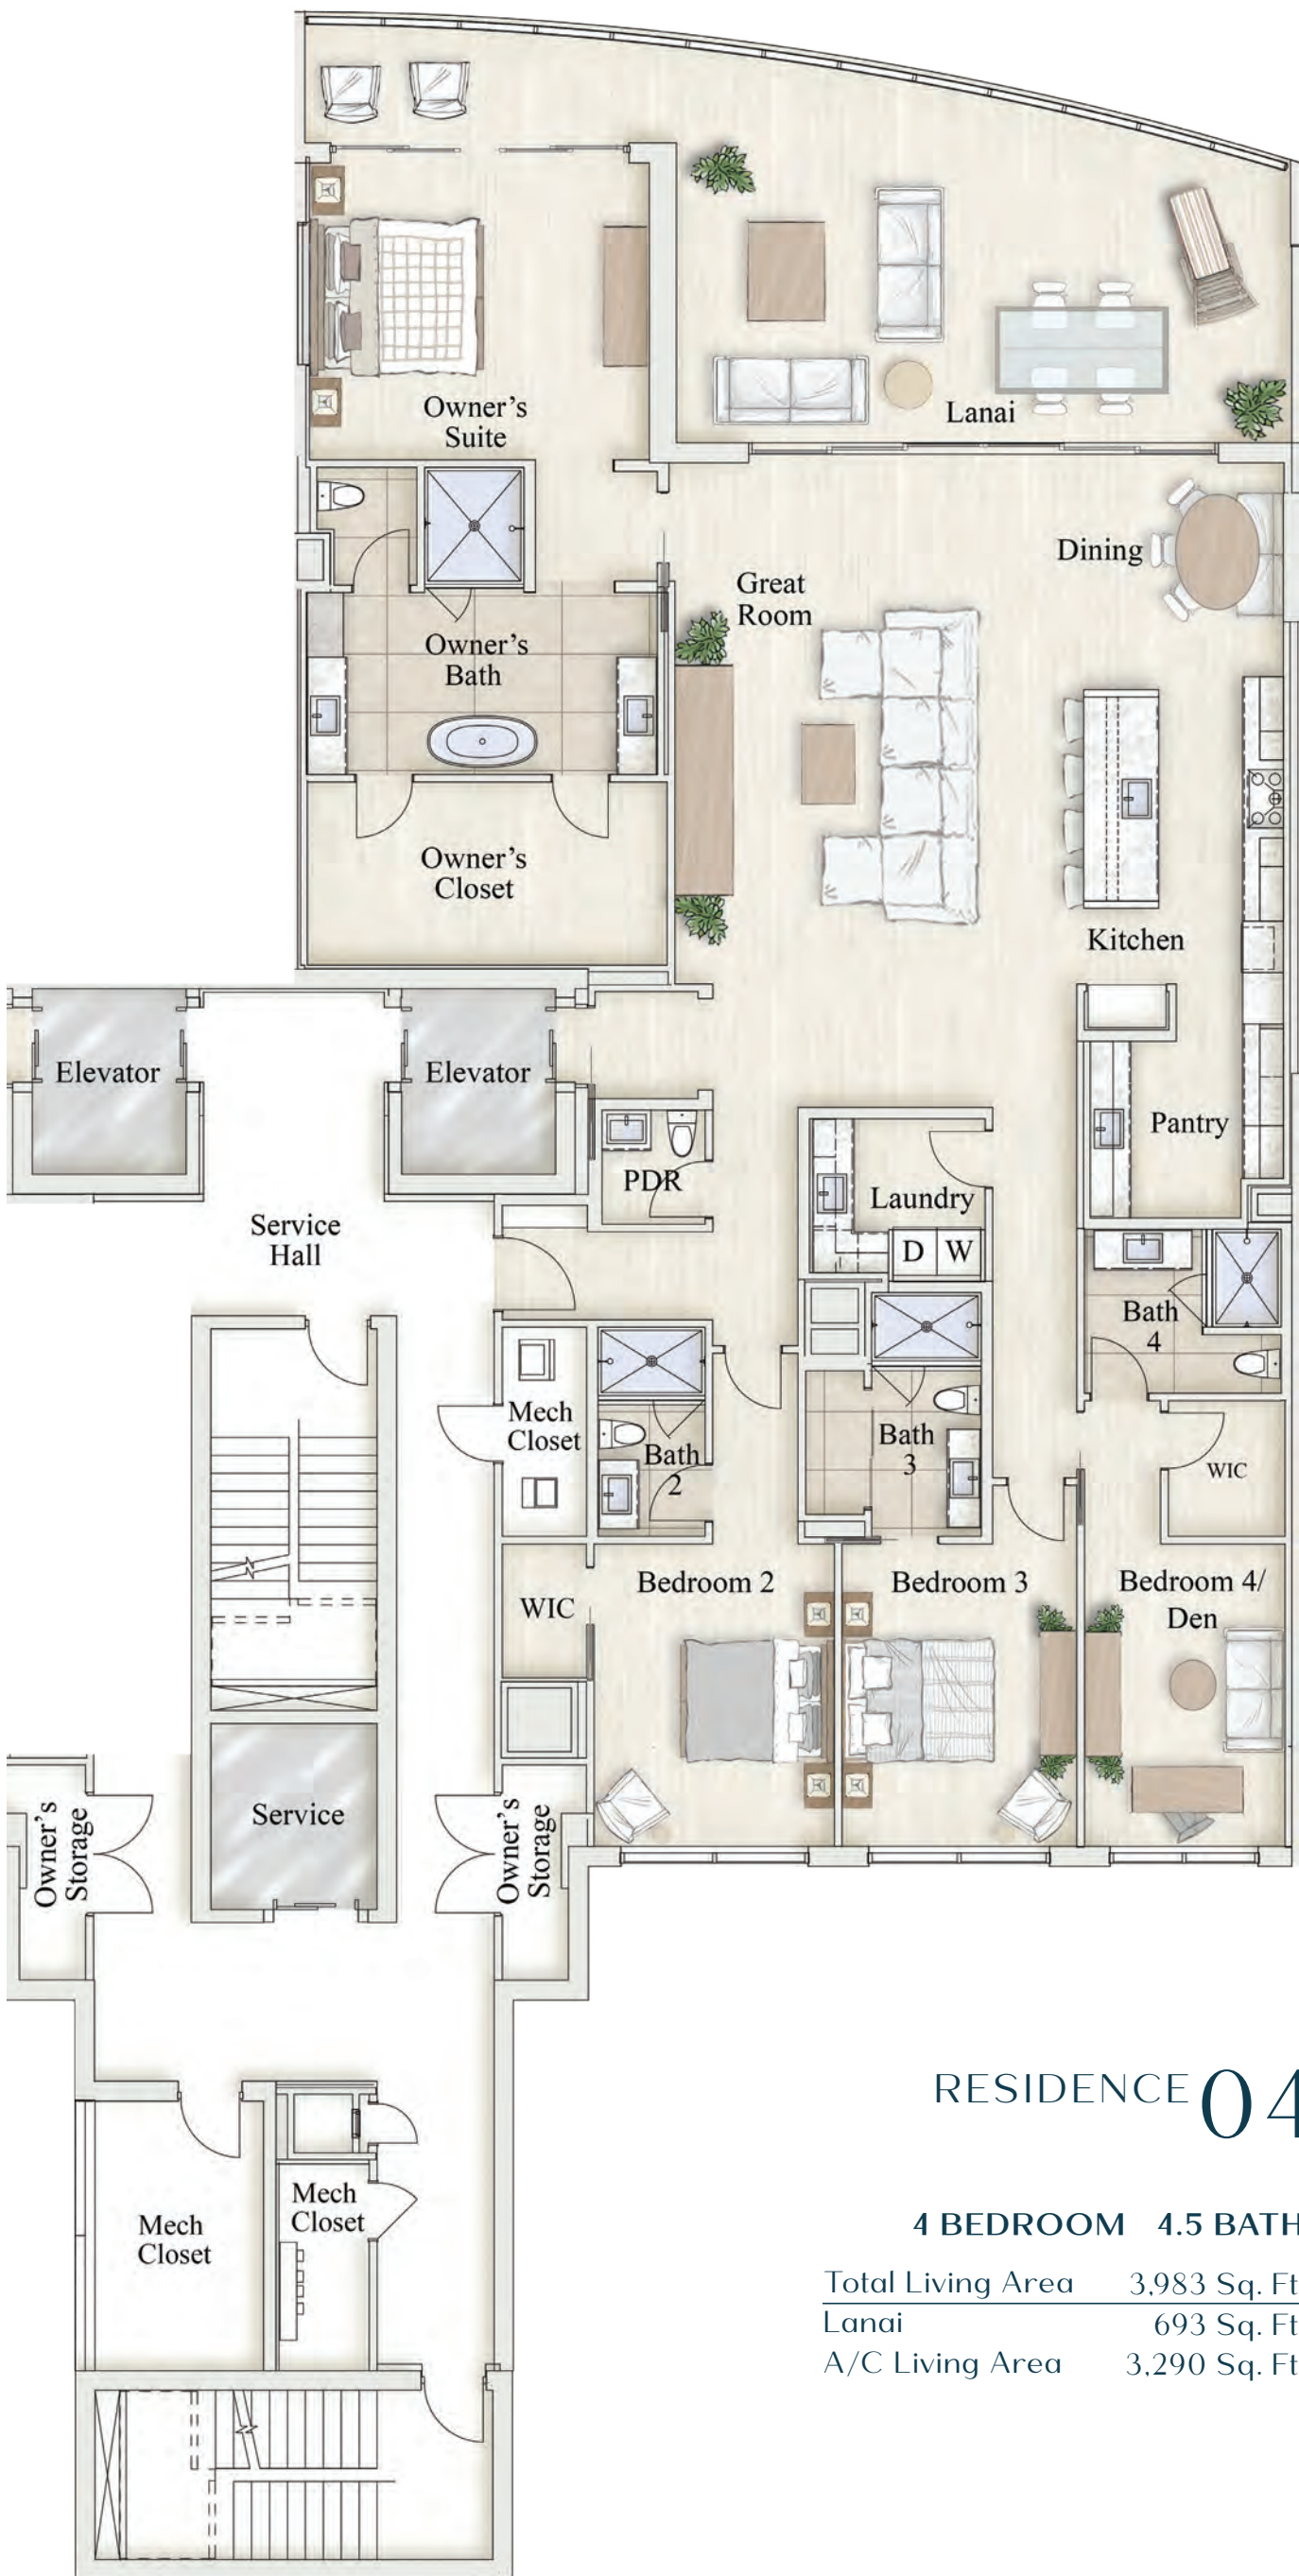

RESIDENCE 04

4 BEDROOM 4.5 BATH

Total Living Area	3,983 Sq. Ft.
Lanai	693 Sq. Ft.
A/C Living Area	3,290 Sq. Ft.