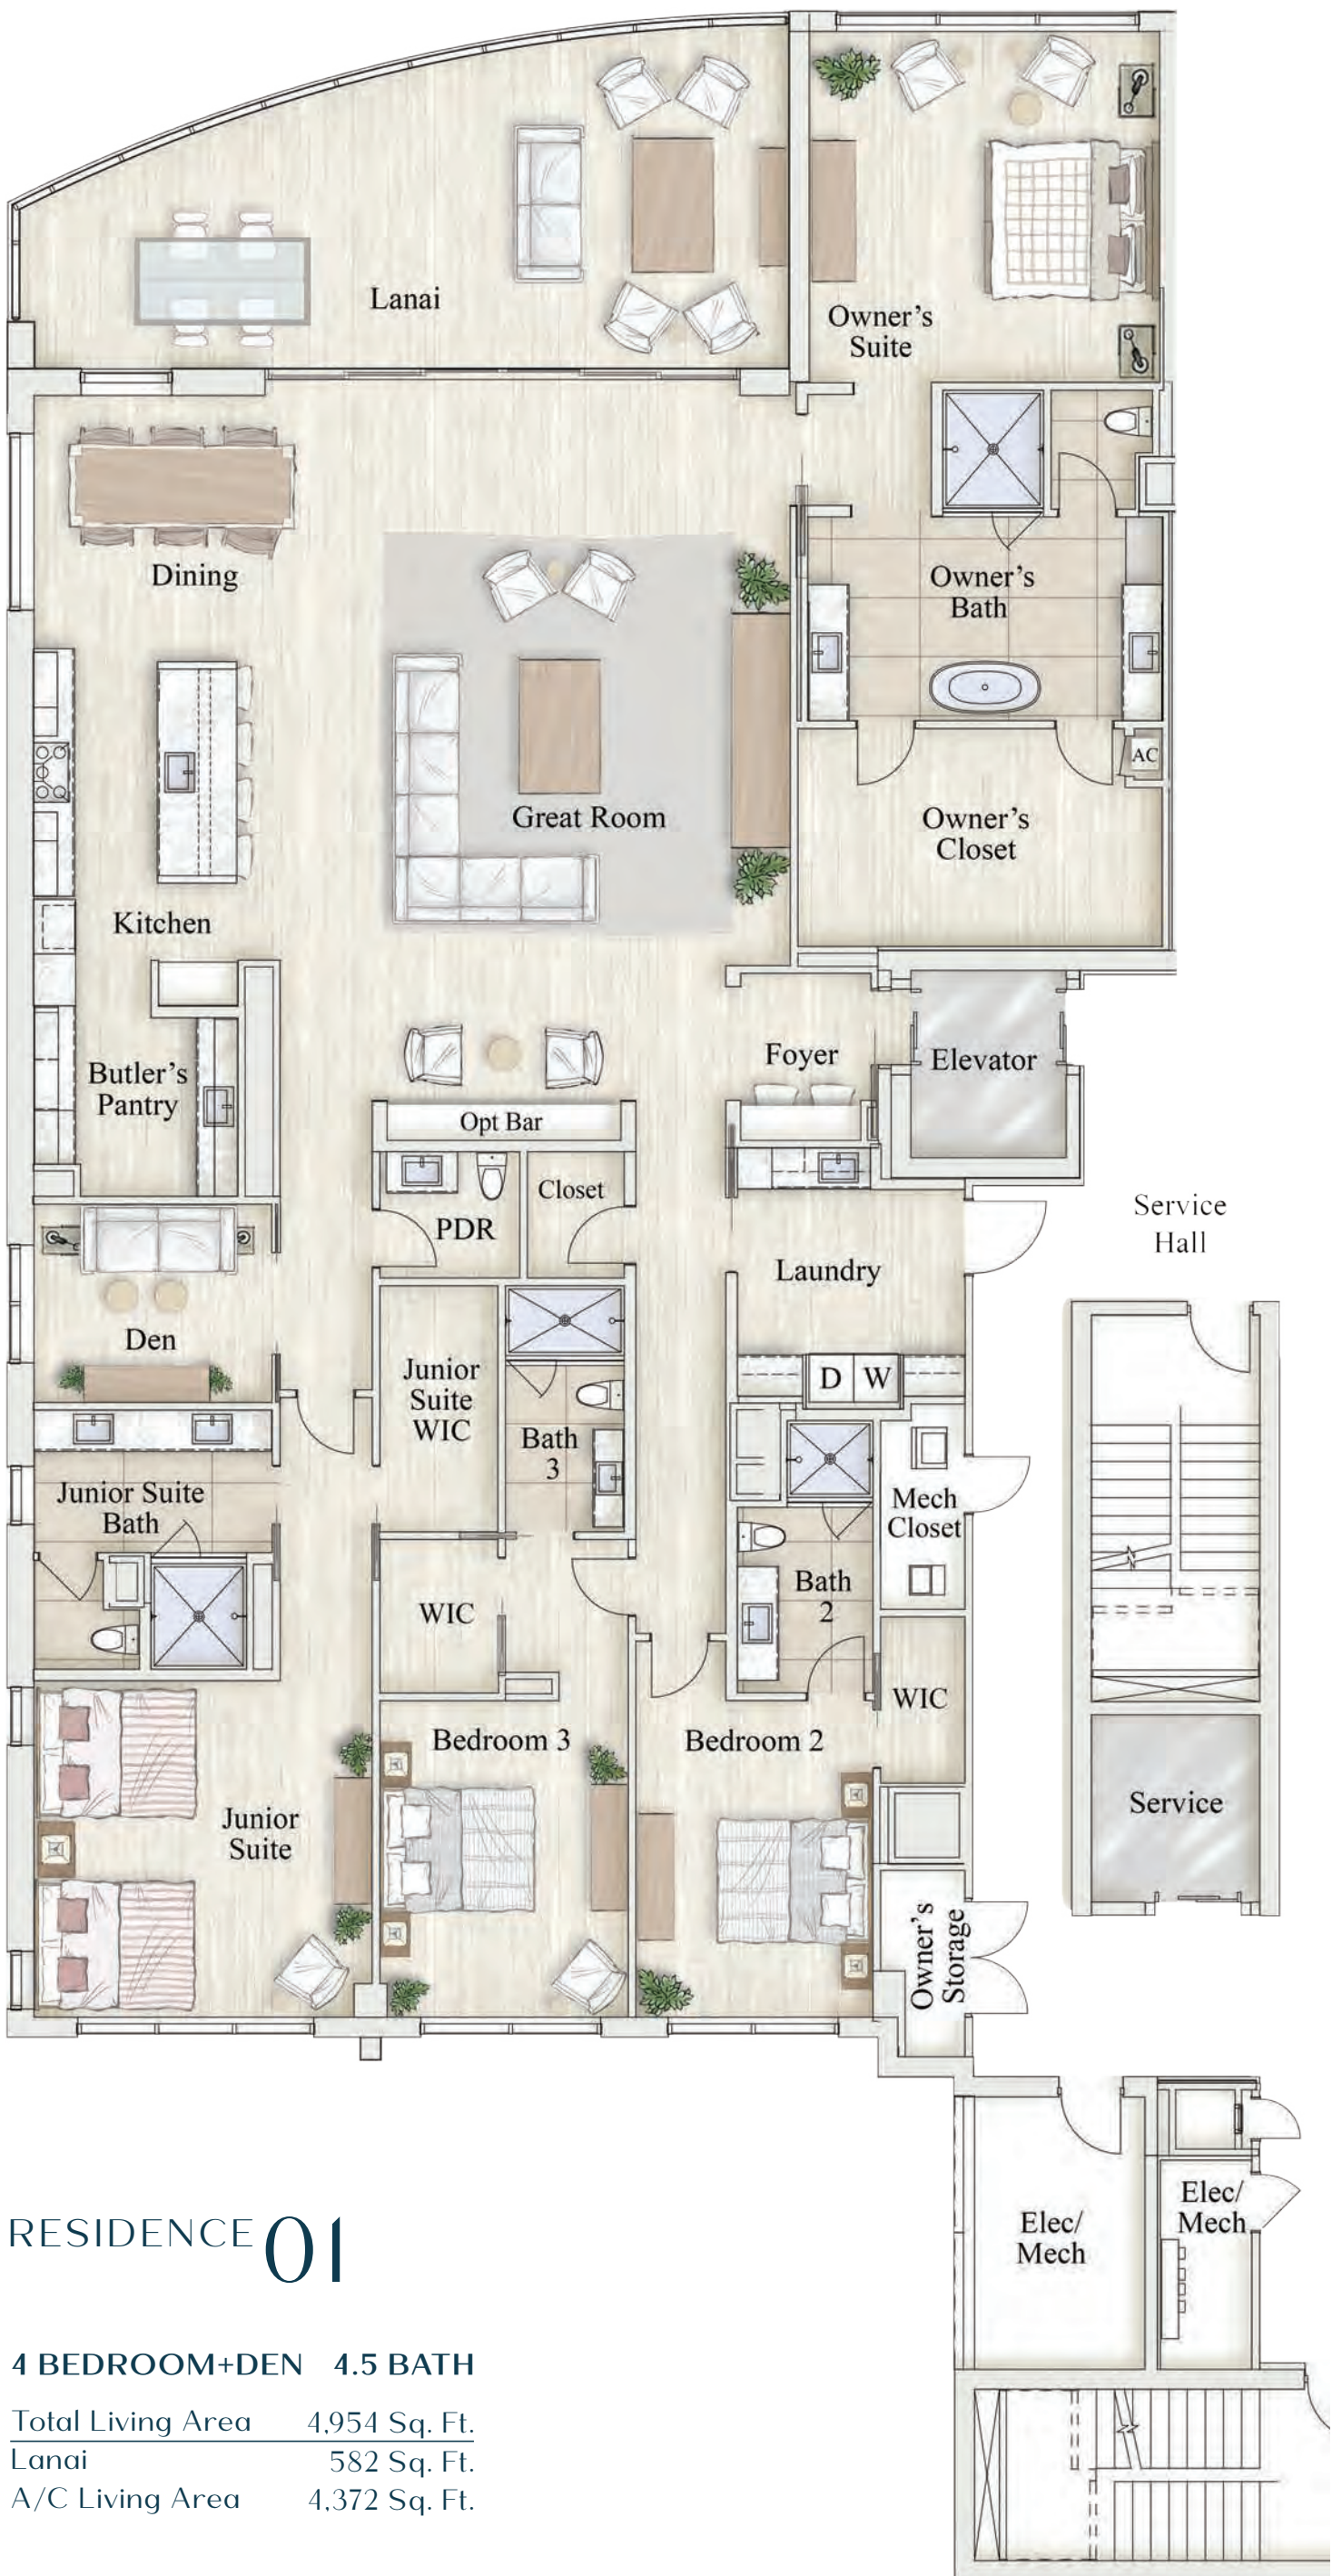

RESIDENCE 01

4 BEDROOM+DEN 4.5 BATH

Total Living Area	4,954 Sq. Ft.
Lanai	582 Sq. Ft.
A/C Living Area	4,372 Sq. Ft.