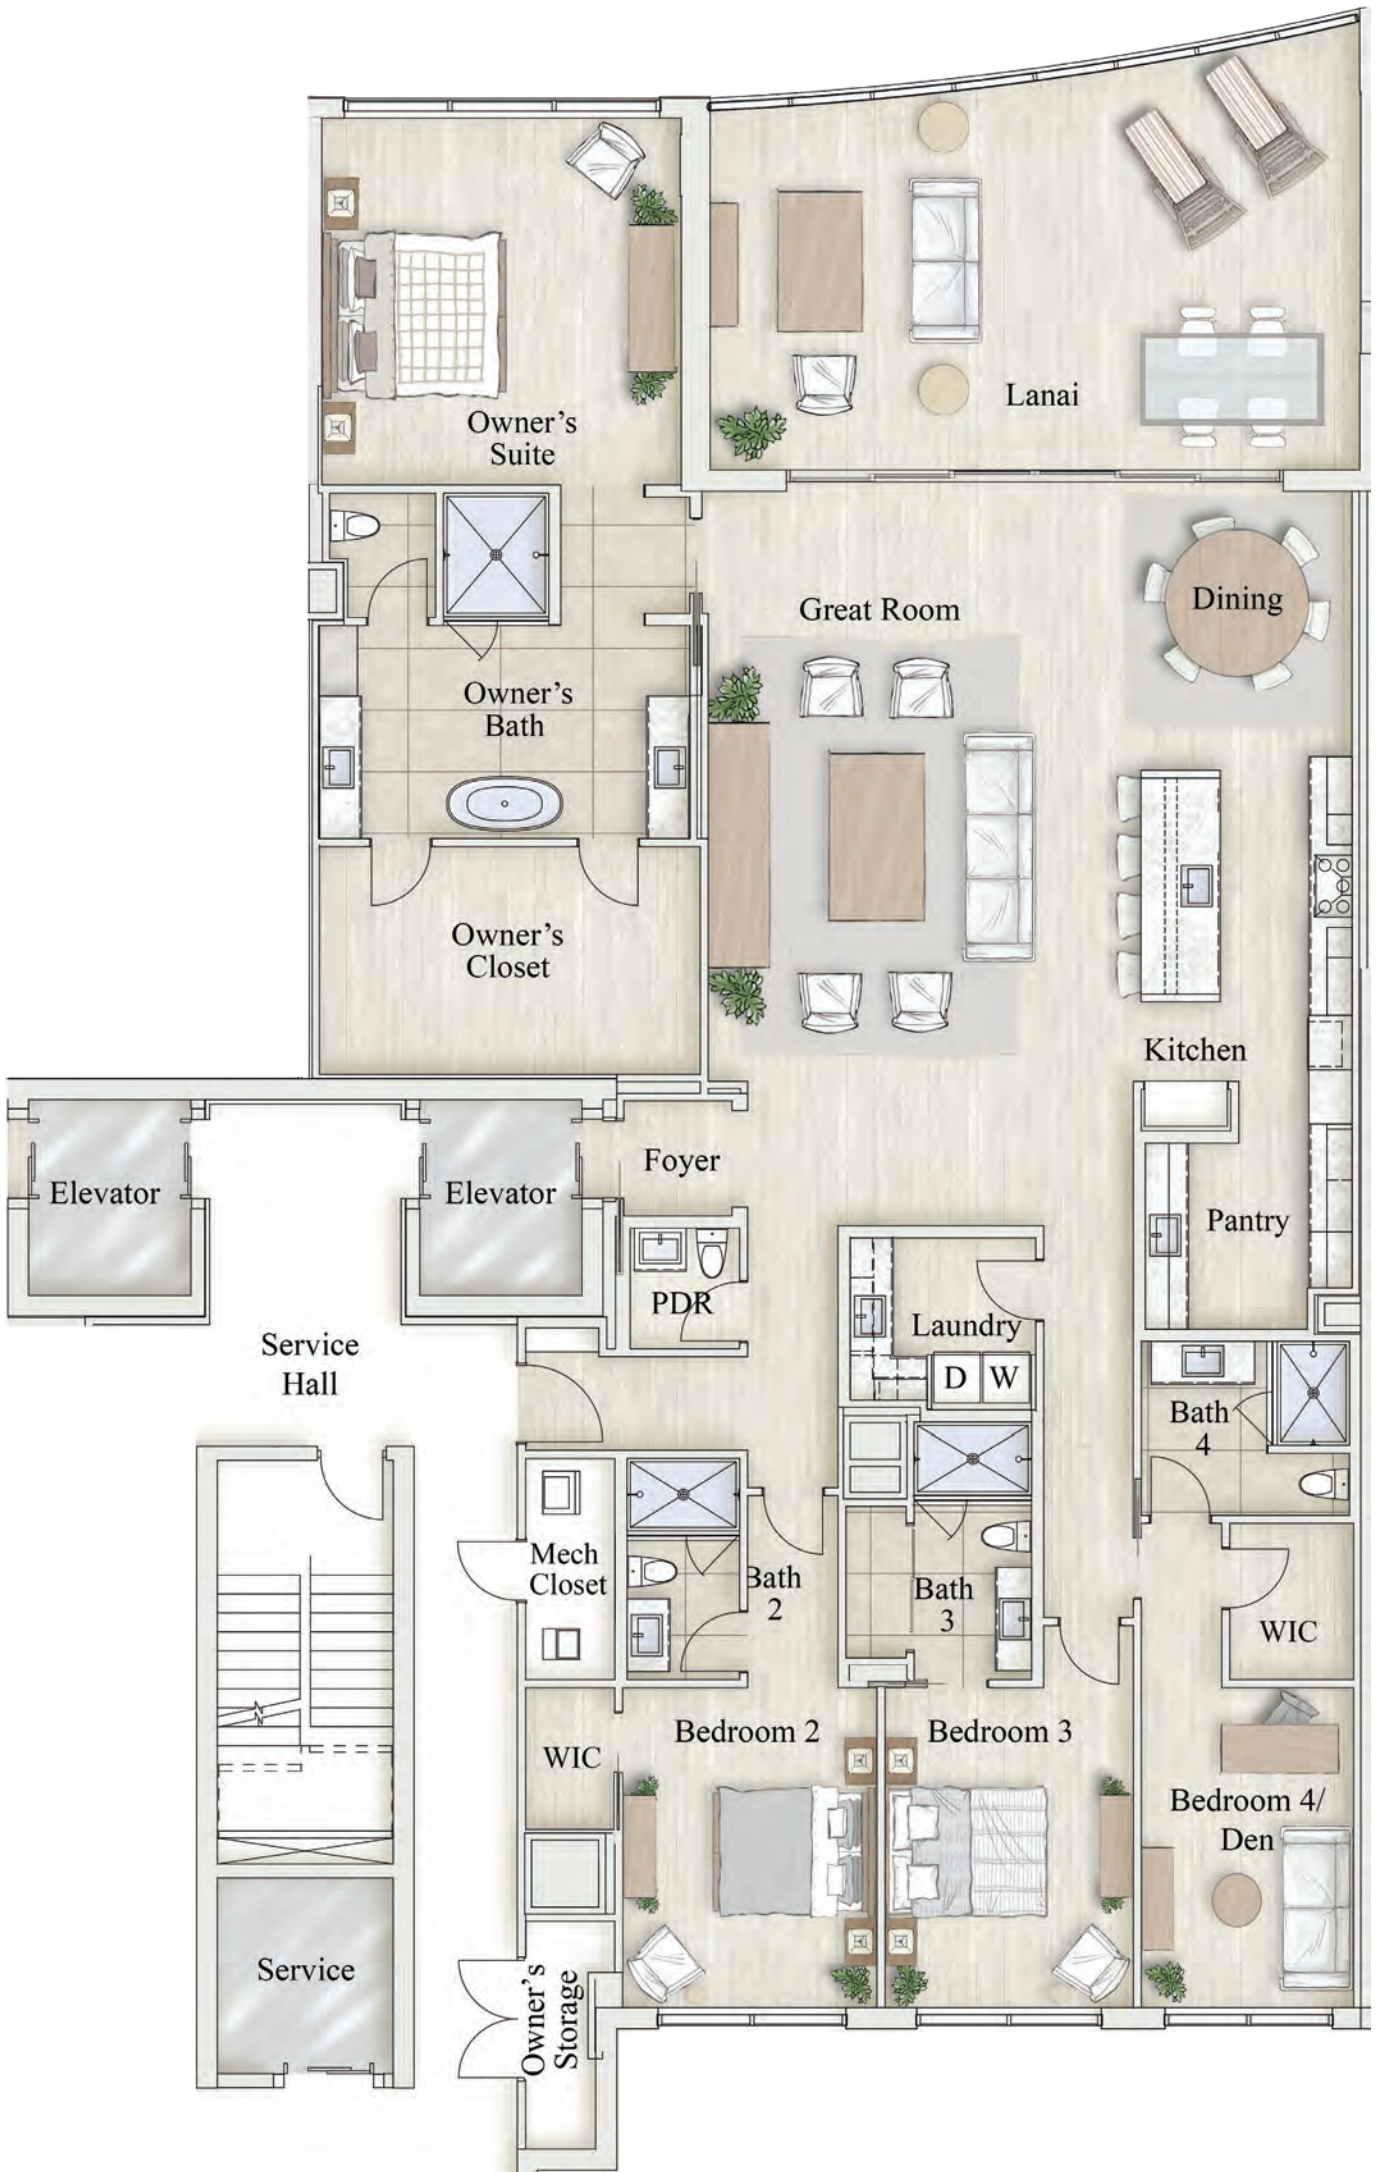

RESIDENCE 02

4 BEDROOM 4.5 BATH

Total Living Area	4,070 Sq. Ft.
Lanai	617 Sq. Ft.
A/C Living Area	3,453 Sq. Ft.