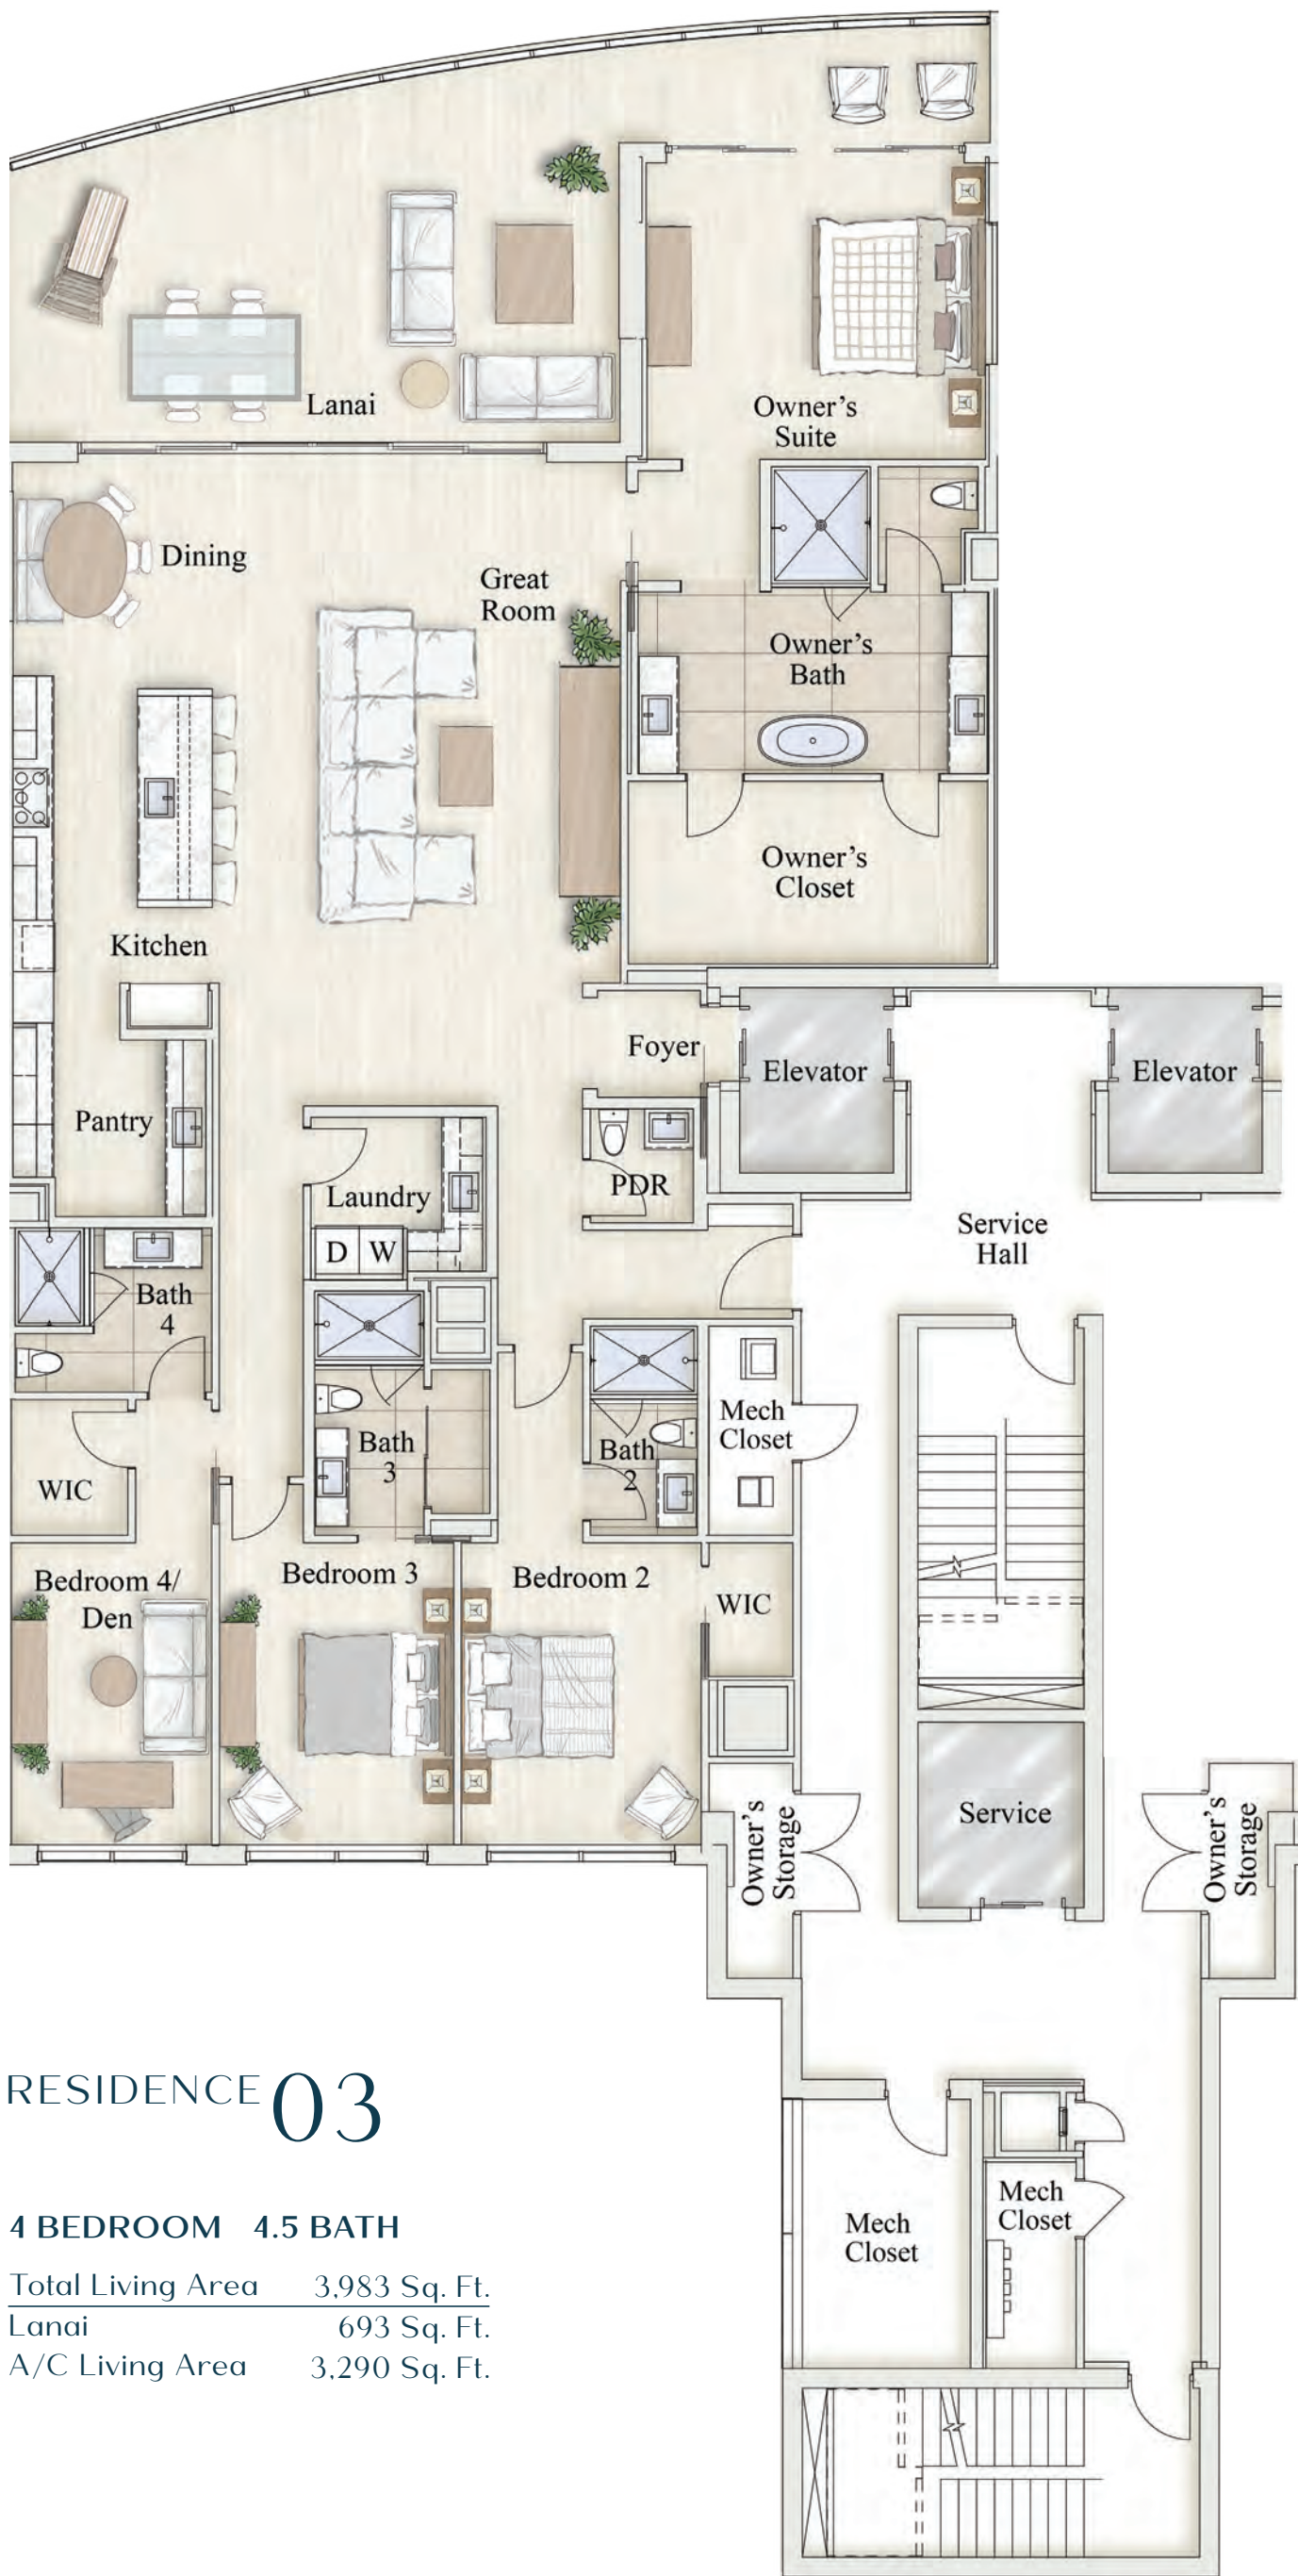

RESIDENCE 03

4 BEDROOM 4.5 BATH

Total Living Area	3,983 Sq. Ft.
Lanai	693 Sq. Ft.
A/C Living Area	3,290 Sq. Ft.