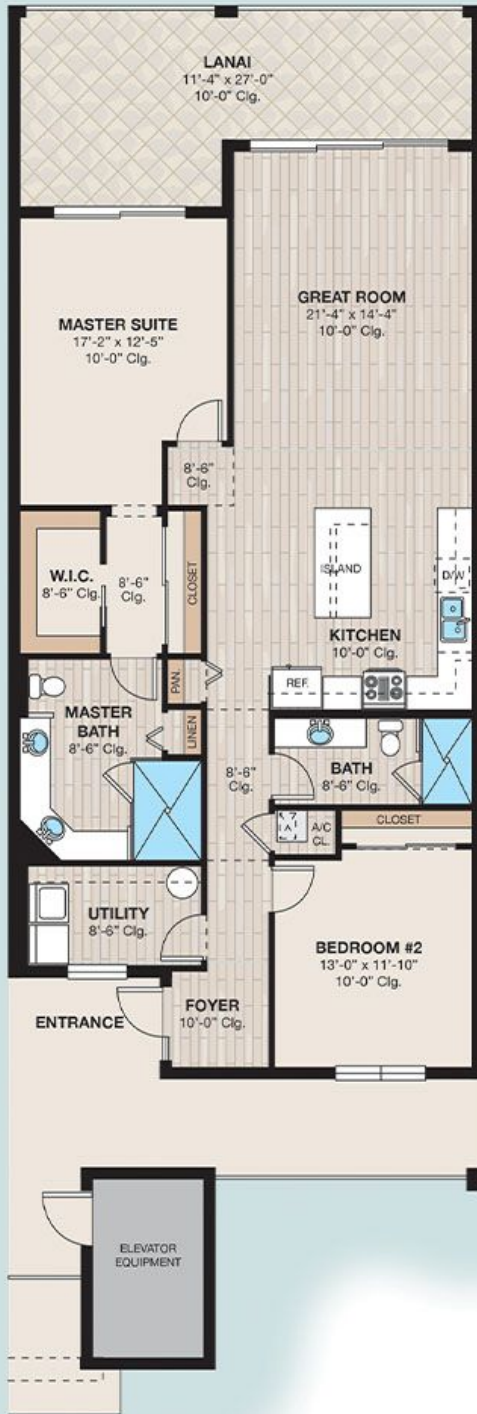

### Classic Coach Home

TOTAL A/C AREA	1,537 SQ FT
GARAGE	256 SQ FT
ENTRY	64 SQ FT
LANAI	153 SQ FT
<b>TOTAL AREA</b>	<b>2,010 SQ FT</b>

Antilles plans, specifications, prices and available items are subject to change without prior notice or obligation. Square footages are approximate. Images are an artist's conception and not a guarantee of final specifications

*Montserrat 202*  
Grand Coach Home

TOTAL A/C AREA	2,444 SQ FT
GARAGE	410 SQ FT
ENTRY	34 SQ FT
LANAI	258 SQ FT
TOTAL AREA	3,148 SQ FT

Antilles plans, specifications, prices and available items are subject to change without prior notice or obligation. Square footages are approximate. Images are an artist's conception and not a guarantee of final specifications.

*ahh... Antilles*

*Curaçao 203  
103*

Multi-Plex

TOTAL A/C AREA	1,448 SQ FT
LANAI	271 SQ FT
<b>TOTAL AREA</b>	<b>1,719 SQ FT</b>

Antilles plans, specifications, prices and available items are subject to change without prior notice or obligation. Square footages are approximate. Images are an artist's conception and not a guarantee of final specifications.

*Curacao* 204  
104

Mult-Plex

TOTAL A/C AREA	1,448 SQ FT
LANAI	271 SQ FT
TOTAL AREA	1,719 SQ FT

Antilles plans, specifications, prices and available items are subject to change without prior notice or obligation. Square footages are approximate. Images are an artist's conception and not a guarantee of final specifications.