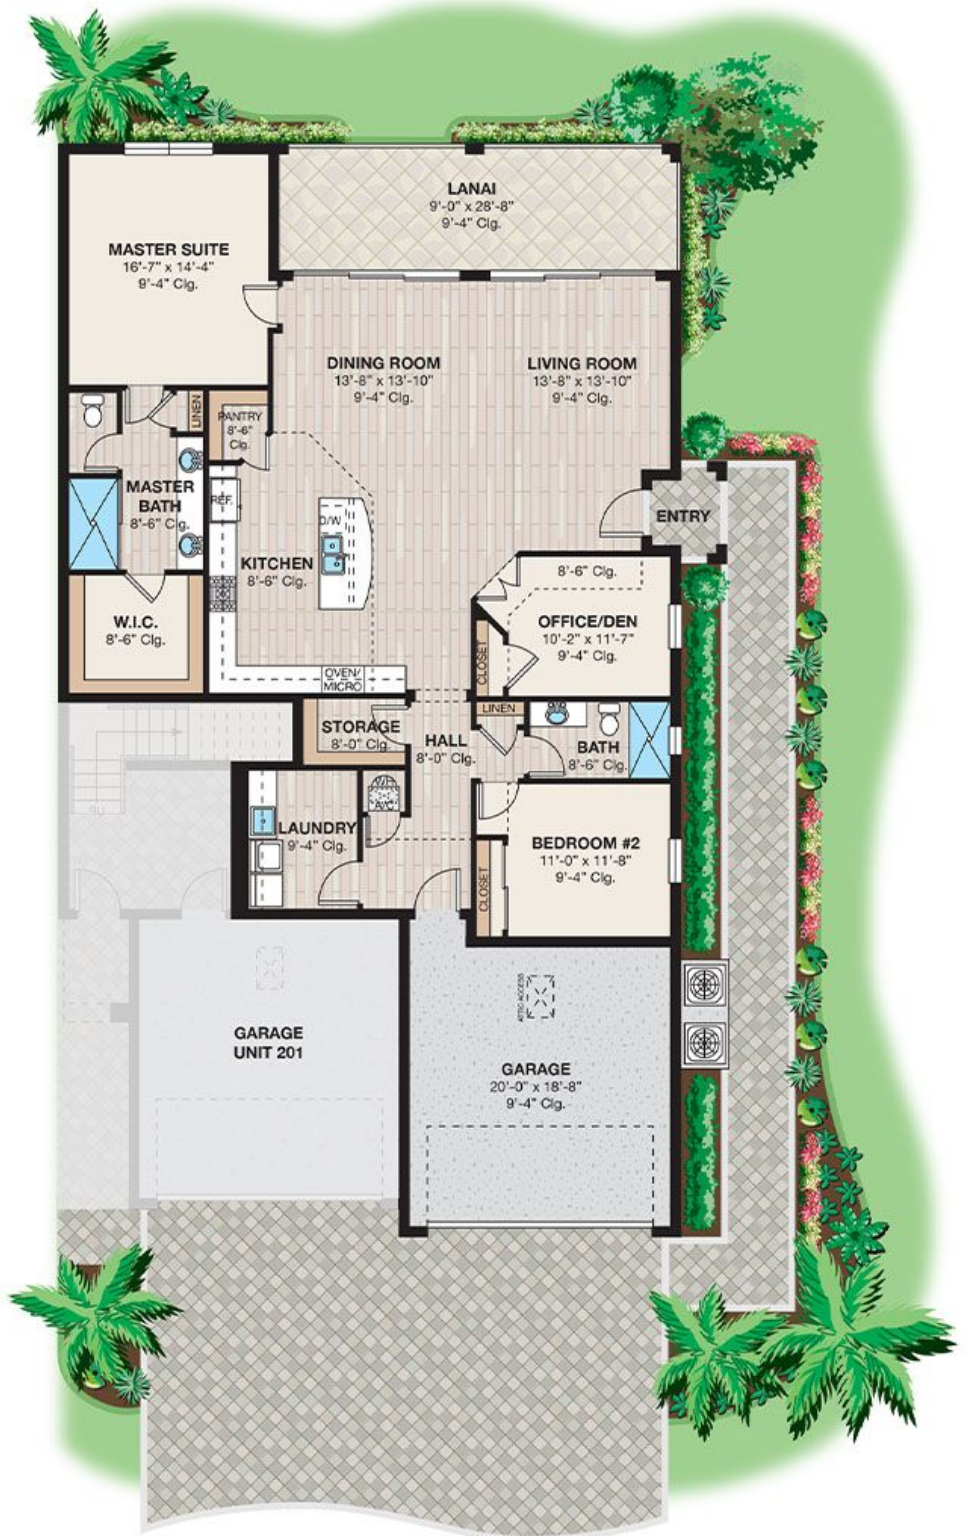

*Montserrat 201*  
Grand Coach Home

TOTAL A/C AREA	2,444 SQ FT
GARAGE	410 SQ FT
ENTRY	34 SQ FT
LANAI	258 SQ FT
<b>TOTAL AREA</b>	<b>3,148 SQ FT</b>

Antilles plans, specifications, prices and available items are subject to change without prior notice or obligation. Square footages are approximate. Images are an artist's conception and not a guarantee of final specifications.

*Montserrat 202*  
Grand Coach Home

TOTAL A/C AREA	2,444 SQ FT
GARAGE	410 SQ FT
ENTRY	34 SQ FT
LANAI	258 SQ FT
TOTAL AREA	3,148 SQ FT

Antilles plans, specifications, prices and available items are subject to change without prior notice or obligation. Square footages are approximate. Images are an artist's conception and not a guarantee of final specifications.

*ahh... Antilles... sun, serenity and Southern sweet tea*

*Nevis 101*  
Grand Coach Home

TOTAL A/C AREA	1,980 SQ FT
GARAGE	416 SQ FT
ENTRY	34 SQ FT
LANAI	258 SQ FT
<b>TOTAL AREA</b>	<b>2,688 SQ FT</b>

Antilles plans, specifications, prices and available items are subject to change without prior notice or obligation. Square footages are approximate. Images are an artist's conception and not a guarantee of final specifications.

*Nevis 102*

Grand Coach Home

TOTAL A/C AREA	1,980 SQ FT
GARAGE	416 SQ FT
ENTRY	34 SQ FT
LANAI	258 SQ FT
TOTAL AREA	2,688 SQ FT

Antilles plans, specifications, prices and available items are subject to change without prior notice or obligation. Square footages are approximate. Images are an artist's conception and not a guarantee of final specifications