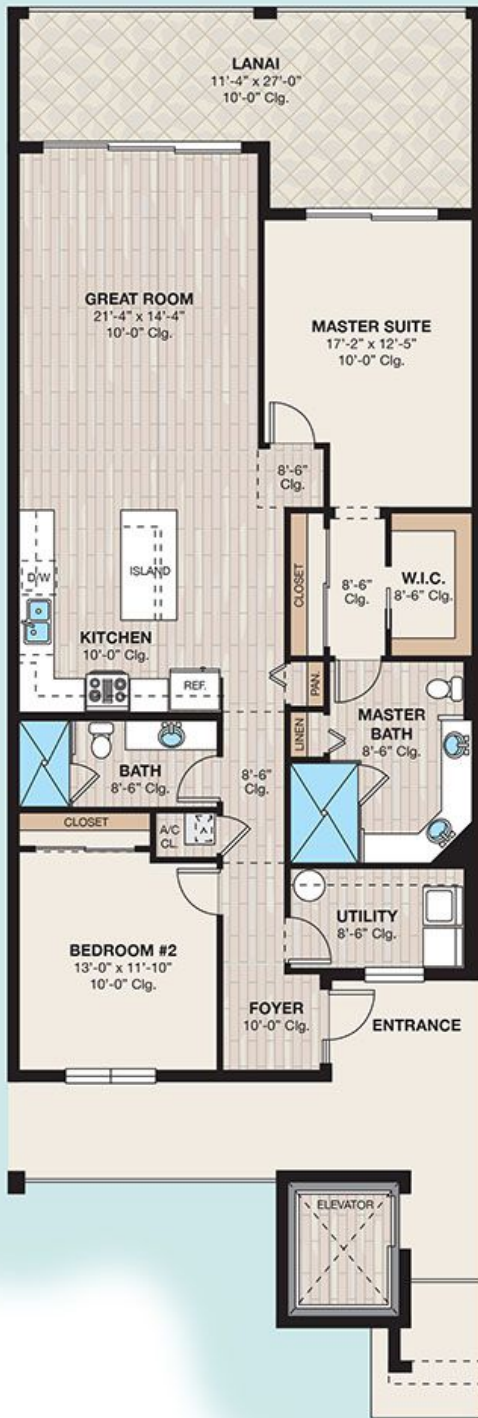

### Classic Coach Home

TOTAL A/C AREA	1,537 SQ FT
GARAGE	256 SQ FT
ENTRY	64 SQ FT
LANAI	153 SQ FT
<b>TOTAL AREA</b>	<b>2,010 SQ FT</b>

Antilles plans, specifications, prices and available items are subject to change without prior notice or obligation. Square footages are approximate. Images are an artist's conception and not a guarantee of final specifications

*Montserrat 201*  
Grand Coach Home

TOTAL A/C AREA	2,444 SQ FT
GARAGE	410 SQ FT
ENTRY	34 SQ FT
LANAI	258 SQ FT
<b>TOTAL AREA</b>	<b>3,148 SQ FT</b>

Antilles plans, specifications, prices and available items are subject to change without prior notice or obligation. Square footages are approximate. Images are an artist's conception and not a guarantee of final specifications.

*Barbados 205  
105*

Multi-Plex

TOTAL A/C AREA	1,549 SQ FT
LANAI	164 SQ FT
TOTAL AREA	1,713 SQ FT

Antilles plans, specifications, prices and available items are subject to change without prior notice or obligation. Square footages are approximate. Images are an artist's conception and not a guarantee of final specifications

*ahh... Antilles*

*Curaçao 203  
103*

Multi-Plex

TOTAL A/C AREA	1,448 SQ FT
LANAI	271 SQ FT
<b>TOTAL AREA</b>	<b>1,719 SQ FT</b>

Antilles plans, specifications, prices and available items are subject to change without prior notice or obligation. Square footages are approximate. Images are an artist's conception and not a guarantee of final specifications.