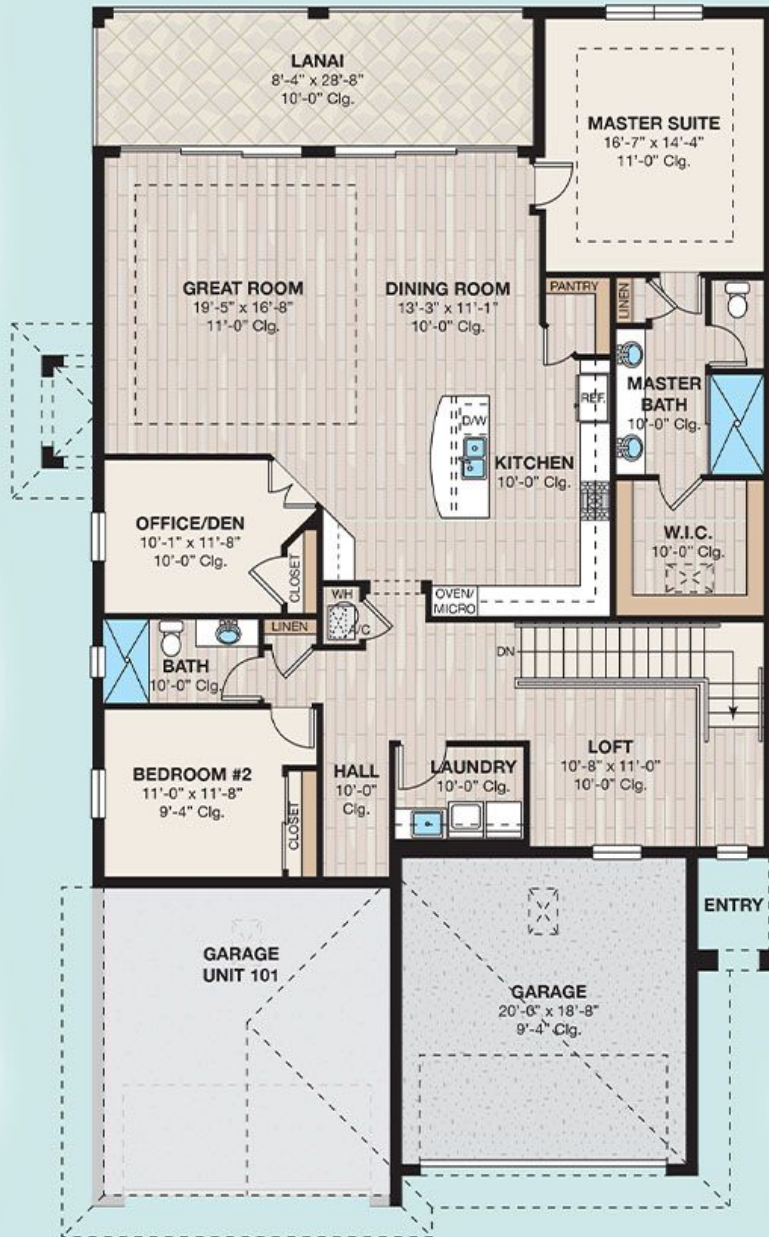

ahh... Antilles

*Sala 102*  
 Classic Coach Home

TOTAL A/C AREA	1,537 SQ FT
GARAGE	256 SQ FT
ENTRY	64 SQ FT
LANAI	153 SQ FT
TOTAL AREA	2,010 SQ FT

Antilles plans, specifications, prices and available items are subject to change without prior notice or obligation. Square footages are approximate. Images are an artist's conception and not a guarantee of final specifications

*Tobago 201*

Classic Coach Home

TOTAL A/C AREA	1,509 SQ FT
GARAGE	262 SQ FT
ENTRY	64 SQ FT
LANAI	153 SQ FT
<b>TOTAL AREA</b>	<b>1,988 SQ FT</b>

Antilles plans, specifications, prices and available items are subject to change without prior notice or obligation. Square footages are approximate. Images are an artist's conception and not a guarantee of final specifications

*Tobago 202*

Classic Coach Home

TOTAL A/C AREA	1,509 SQ FT
GARAGE	262 SQ FT
ENTRY	64 SQ FT
LANAI	153 SQ FT
TOTAL AREA	1,988 SQ FT

Antilles plans, specifications, prices and available items are subject to change without prior notice or obligation. Square footages are approximate. Images are an artist's conception and not a guarantee of final specifications.

*Montserrat 201*  
Grand Coach Home

TOTAL A/C AREA	2,444 SQ FT
GARAGE	410 SQ FT
ENTRY	34 SQ FT
LANAI	258 SQ FT
<b>TOTAL AREA</b>	<b>3,148 SQ FT</b>

Antilles plans, specifications, prices and available items are subject to change without prior notice or obligation. Square footages are approximate. Images are an artist's conception and not a guarantee of final specifications.