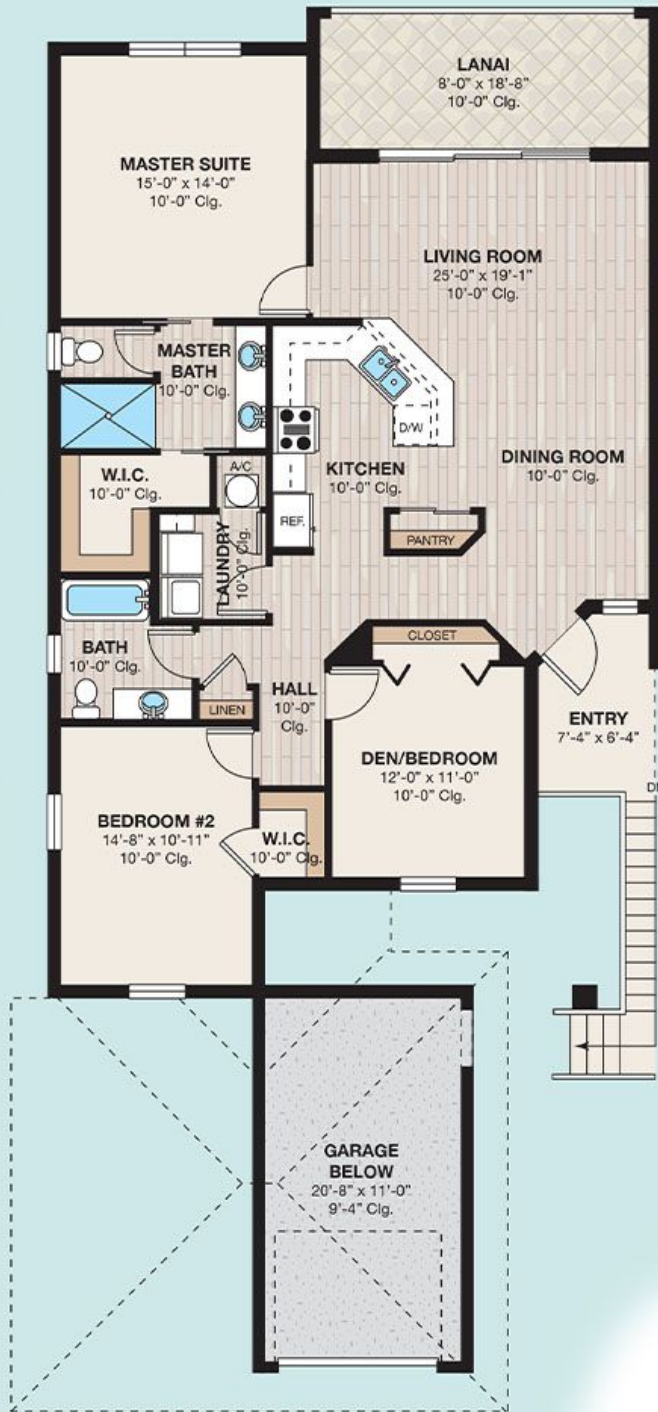

### Classic Coach Home

TOTAL A/C AREA	1,537 SQ FT
GARAGE	256 SQ FT
ENTRY	64 SQ FT
LANAI	153 SQ FT
<b>TOTAL AREA</b>	<b>2,010 SQ FT</b>

Antilles plans, specifications, prices and available items are subject to change without prior notice or obligation. Square footages are approximate. Images are an artist's conception and not a guarantee of final specifications

ahh... Antilles

*Sala 102*  
 Classic Coach Home

TOTAL A/C AREA	1,537 SQ FT
GARAGE	256 SQ FT
ENTRY	64 SQ FT
LANAI	153 SQ FT
TOTAL AREA	2,010 SQ FT

Antilles plans, specifications, prices and available items are subject to change without prior notice or obligation. Square footages are approximate. Images are an artist's conception and not a guarantee of final specifications

*Tobago 201*

Classic Coach Home

TOTAL A/C AREA	1,509 SQ FT
GARAGE	262 SQ FT
ENTRY	64 SQ FT
LANAI	153 SQ FT
<b>TOTAL AREA</b>	<b>1,988 SQ FT</b>

Antilles plans, specifications, prices and available items are subject to change without prior notice or obligation. Square footages are approximate. Images are an artist's conception and not a guarantee of final specifications

*Tobago 202*

Classic Coach Home

TOTAL A/C AREA	1,509 SQ FT
GARAGE	262 SQ FT
ENTRY	64 SQ FT
LANAI	153 SQ FT
TOTAL AREA	1,988 SQ FT

Antilles plans, specifications, prices and available items are subject to change without prior notice or obligation. Square footages are approximate. Images are an artist's conception and not a guarantee of final specifications.