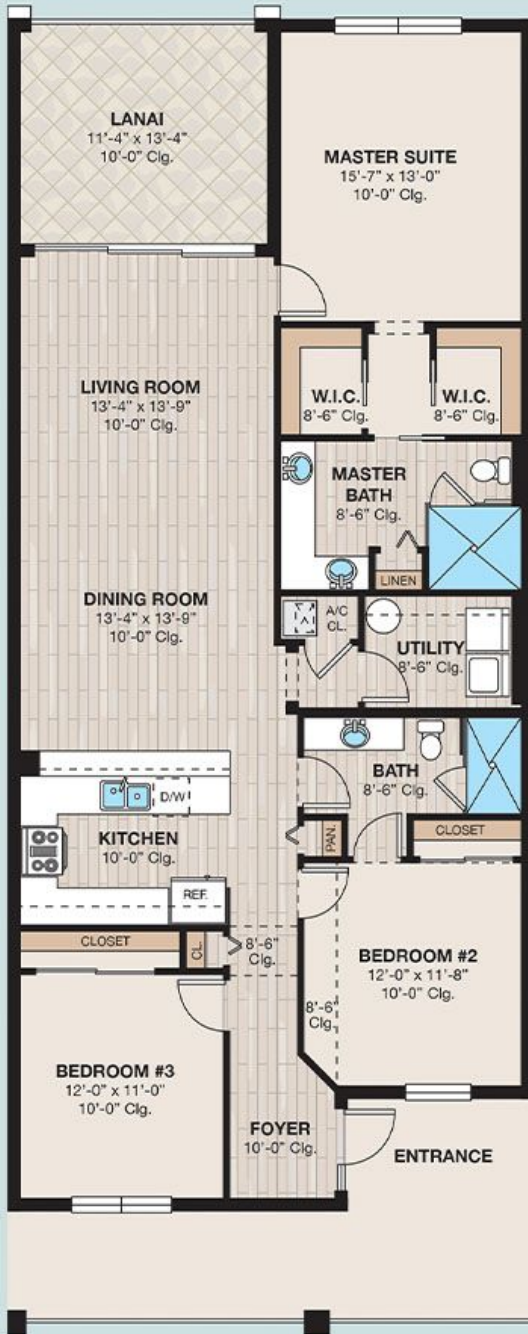

*Montserrat 202*  
Grand Coach Home

TOTAL A/C AREA	2,444 SQ FT
GARAGE	410 SQ FT
ENTRY	34 SQ FT
LANAI	258 SQ FT
TOTAL AREA	3,148 SQ FT

Antilles plans, specifications, prices and available items are subject to change without prior notice or obligation. Square footages are approximate. Images are an artist's conception and not a guarantee of final specifications.

*Nevis 102*

Grand Coach Home

TOTAL A/C AREA	1,980 SQ FT
GARAGE	416 SQ FT
ENTRY	34 SQ FT
LANAI	258 SQ FT
TOTAL AREA	2,688 SQ FT

Antilles plans, specifications, prices and available items are subject to change without prior notice or obligation. Square footages are approximate. Images are an artist's conception and not a guarantee of final specifications

*ahh... Antilles... sun, serenity and Southern sweet tea*

*Antigua* 106  
206

Mult-Plex

TOTAL A/C AREA	1,698 SQ FT
LANAI	184 SQ FT
TOTAL AREA	1,882 SQ FT

Antilles plans, specifications, prices and available items are subject to change without prior notice or obligation. Square footages are approximate. Images are an artist's conception and not a guarantee of final specifications

*Barbados 202  
102*

Mult-Plex

TOTAL A/C AREA	1,549 SQ FT
LANAI	164 SQ FT
<b>TOTAL AREA</b>	<b>1,713 SQ FT</b>

Antilles plans, specifications, prices and available items are subject to change without prior notice or obligation. Square footages are approximate. Images are an artist's conception and not a guarantee of final specifications.