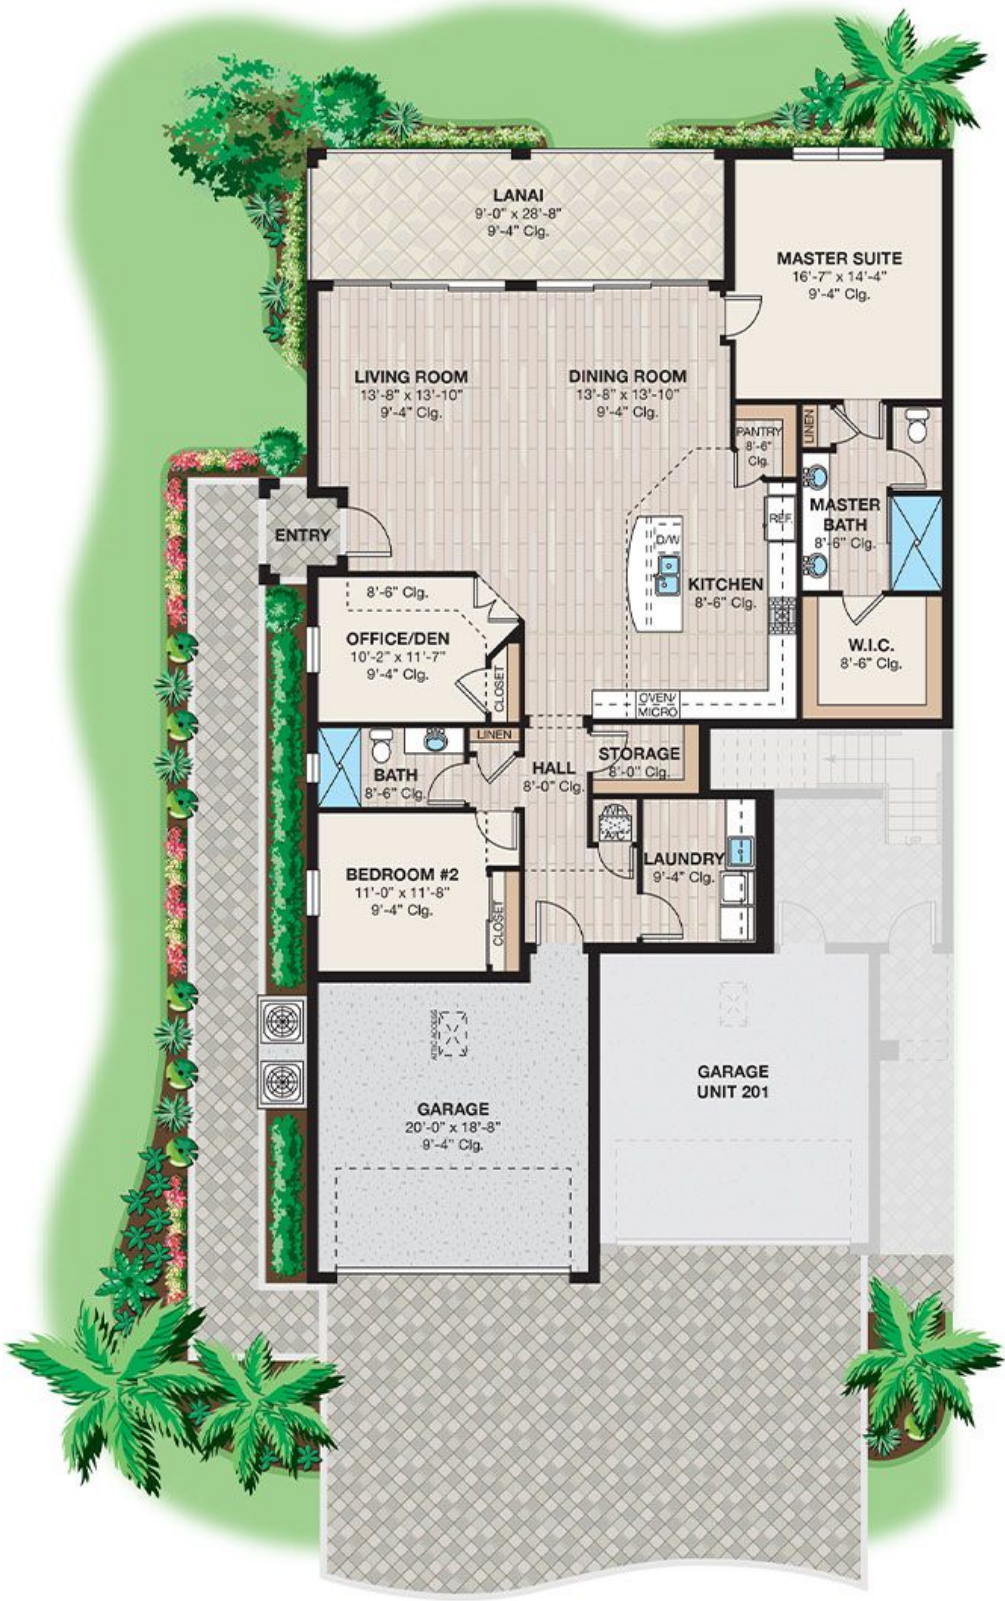

*Tobago 202*

Classic Coach Home

TOTAL A/C AREA	1,509 SQ FT
GARAGE	262 SQ FT
ENTRY	64 SQ FT
LANAI	153 SQ FT
TOTAL AREA	1,988 SQ FT

Antilles plans, specifications, prices and available items are subject to change without prior notice or obligation. Square footages are approximate. Images are an artist's conception and not a guarantee of final specifications.

*Montserrat 201*  
Grand Coach Home

TOTAL A/C AREA	2,444 SQ FT
GARAGE	410 SQ FT
ENTRY	34 SQ FT
LANAI	258 SQ FT
<b>TOTAL AREA</b>	<b>3,148 SQ FT</b>

Antilles plans, specifications, prices and available items are subject to change without prior notice or obligation. Square footages are approximate. Images are an artist's conception and not a guarantee of final specifications.

*Montserrat 202*  
Grand Coach Home

TOTAL A/C AREA	2,444 SQ FT
GARAGE	410 SQ FT
ENTRY	34 SQ FT
LANAI	258 SQ FT
TOTAL AREA	3,148 SQ FT

Antilles plans, specifications, prices and available items are subject to change without prior notice or obligation. Square footages are approximate. Images are an artist's conception and not a guarantee of final specifications.

*ahh... Antilles... sun, serenity and Southern sweet tea*

*Nevis 101*  
Grand Coach Home

TOTAL A/C AREA	1,980 SQ FT
GARAGE	416 SQ FT
ENTRY	34 SQ FT
LANAI	258 SQ FT
<b>TOTAL AREA</b>	<b>2,688 SQ FT</b>

Antilles plans, specifications, prices and available items are subject to change without prior notice or obligation. Square footages are approximate. Images are an artist's conception and not a guarantee of final specifications.