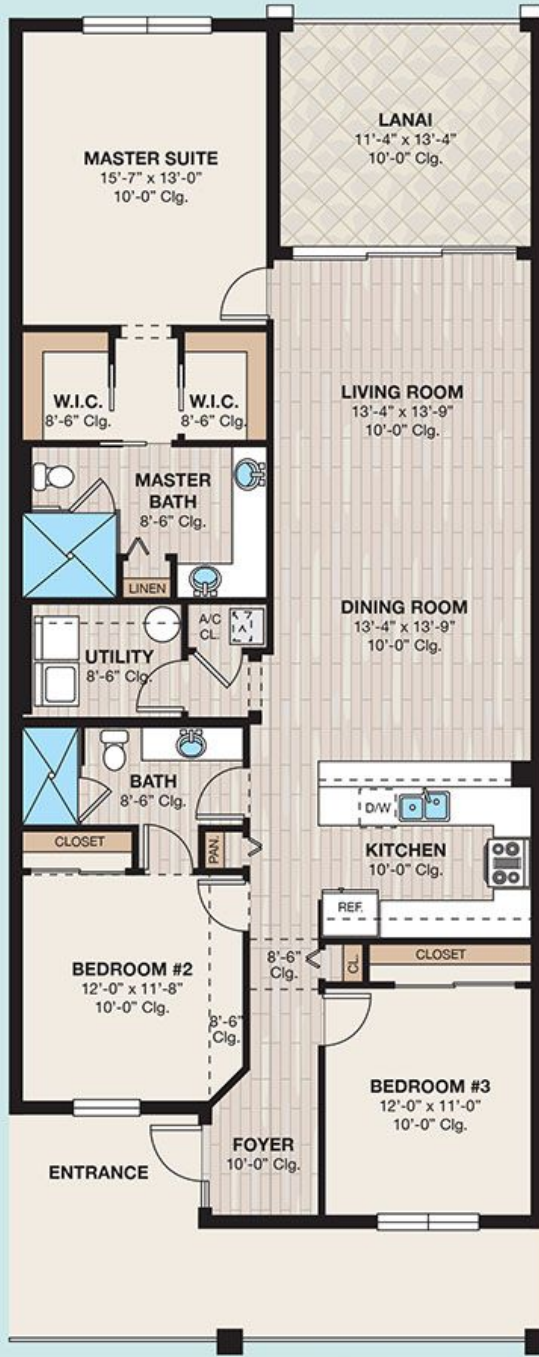

### Classic Coach Home

TOTAL A/C AREA	1,537 SQ FT
GARAGE	256 SQ FT
ENTRY	64 SQ FT
LANAI	153 SQ FT
<b>TOTAL AREA</b>	<b>2,010 SQ FT</b>

Antilles plans, specifications, prices and available items are subject to change without prior notice or obligation. Square footages are approximate. Images are an artist's conception and not a guarantee of final specifications

*Nevis 102*

Grand Coach Home

TOTAL A/C AREA	1,980 SQ FT
GARAGE	416 SQ FT
ENTRY	34 SQ FT
LANAI	258 SQ FT
TOTAL AREA	2,688 SQ FT

Antilles plans, specifications, prices and available items are subject to change without prior notice or obligation. Square footages are approximate. Images are an artist's conception and not a guarantee of final specifications

*ahh... Antilles... sun, serenity and Southern sweet tea*

*Antigua* 106  
206

Mult-Plex

TOTAL A/C AREA	1,698 SQ FT
LANAI	184 SQ FT
TOTAL AREA	1,882 SQ FT

Antilles plans, specifications, prices and available items are subject to change without prior notice or obligation. Square footages are approximate. Images are an artist's conception and not a guarantee of final specifications

*Barbados 202  
102*

Mult-Plex

TOTAL A/C AREA	1,549 SQ FT
LANAI	164 SQ FT
<b>TOTAL AREA</b>	<b>1,713 SQ FT</b>

Antilles plans, specifications, prices and available items are subject to change without prior notice or obligation. Square footages are approximate. Images are an artist's conception and not a guarantee of final specifications.