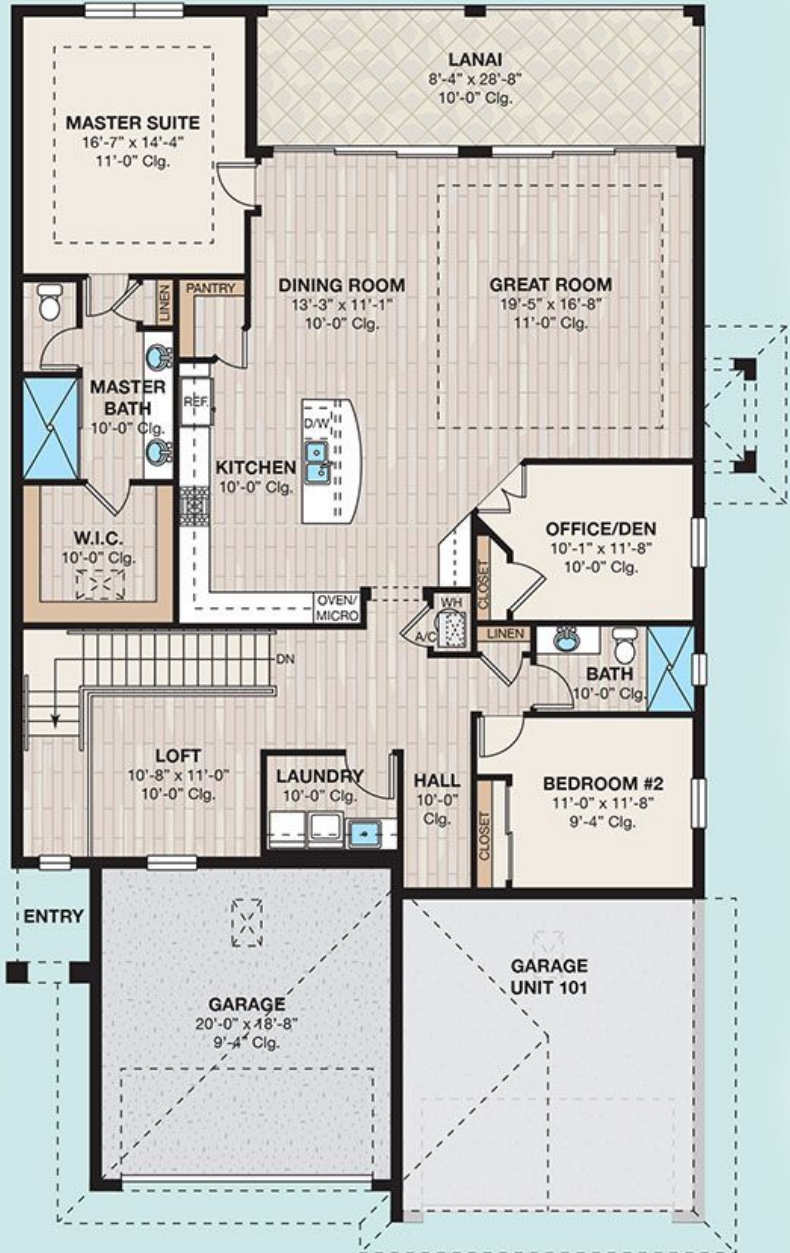

*Tobago 201*

Classic Coach Home

TOTAL A/C AREA	1,509 SQ FT
GARAGE	262 SQ FT
ENTRY	64 SQ FT
LANAI	153 SQ FT
<b>TOTAL AREA</b>	<b>1,988 SQ FT</b>

Antilles plans, specifications, prices and available items are subject to change without prior notice or obligation. Square footages are approximate. Images are an artist's conception and not a guarantee of final specifications

*Tobago 202*

Classic Coach Home

TOTAL A/C AREA	1,509 SQ FT
GARAGE	262 SQ FT
ENTRY	64 SQ FT
LANAI	153 SQ FT
TOTAL AREA	1,988 SQ FT

Antilles plans, specifications, prices and available items are subject to change without prior notice or obligation. Square footages are approximate. Images are an artist's conception and not a guarantee of final specifications.

*Montserrat 201*  
Grand Coach Home

TOTAL A/C AREA	2,444 SQ FT
GARAGE	410 SQ FT
ENTRY	34 SQ FT
LANAI	258 SQ FT
<b>TOTAL AREA</b>	<b>3,148 SQ FT</b>

Antilles plans, specifications, prices and available items are subject to change without prior notice or obligation. Square footages are approximate. Images are an artist's conception and not a guarantee of final specifications.

*Montserrat 202*  
Grand Coach Home

TOTAL A/C AREA	2,444 SQ FT
GARAGE	410 SQ FT
ENTRY	34 SQ FT
LANAI	258 SQ FT
TOTAL AREA	3,148 SQ FT

Antilles plans, specifications, prices and available items are subject to change without prior notice or obligation. Square footages are approximate. Images are an artist's conception and not a guarantee of final specifications.