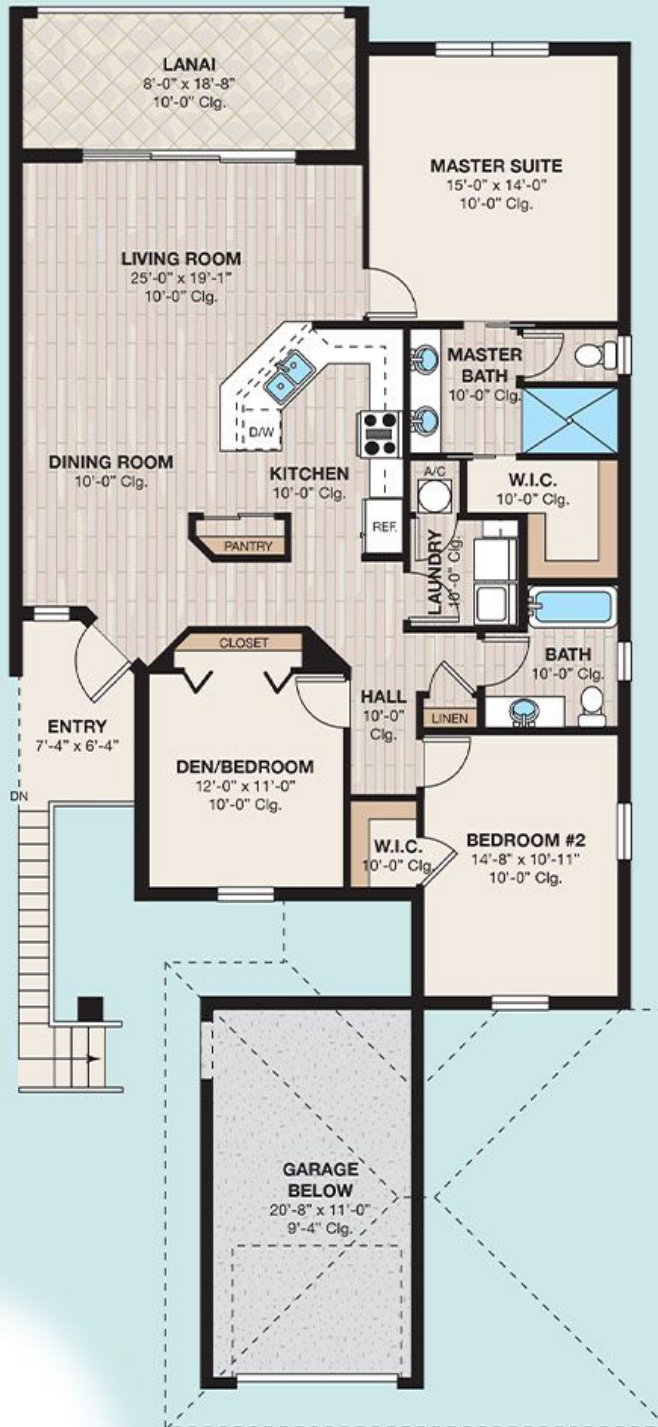

### Classic Coach Home

TOTAL A/C AREA	1,537 SQ FT
GARAGE	256 SQ FT
ENTRY	64 SQ FT
LANAI	153 SQ FT
<b>TOTAL AREA</b>	<b>2,010 SQ FT</b>

Antilles plans, specifications, prices and available items are subject to change without prior notice or obligation. Square footages are approximate. Images are an artist's conception and not a guarantee of final specifications

ahh... Antilles

*Sala 102*  
 Classic Coach Home

TOTAL A/C AREA	1,537 SQ FT
GARAGE	256 SQ FT
ENTRY	64 SQ FT
LANAI	153 SQ FT
TOTAL AREA	2,010 SQ FT

Antilles plans, specifications, prices and available items are subject to change without prior notice or obligation. Square footages are approximate. Images are an artist's conception and not a guarantee of final specifications

*Tobago 201*

Classic Coach Home

TOTAL A/C AREA	1,509 SQ FT
GARAGE	262 SQ FT
ENTRY	64 SQ FT
LANAI	153 SQ FT
<b>TOTAL AREA</b>	<b>1,988 SQ FT</b>

Antilles plans, specifications, prices and available items are subject to change without prior notice or obligation. Square footages are approximate. Images are an artist's conception and not a guarantee of final specifications

*Tobago 202*

Classic Coach Home

TOTAL A/C AREA	1,509 SQ FT
GARAGE	262 SQ FT
ENTRY	64 SQ FT
LANAI	153 SQ FT
TOTAL AREA	1,988 SQ FT

Antilles plans, specifications, prices and available items are subject to change without prior notice or obligation. Square footages are approximate. Images are an artist's conception and not a guarantee of final specifications.